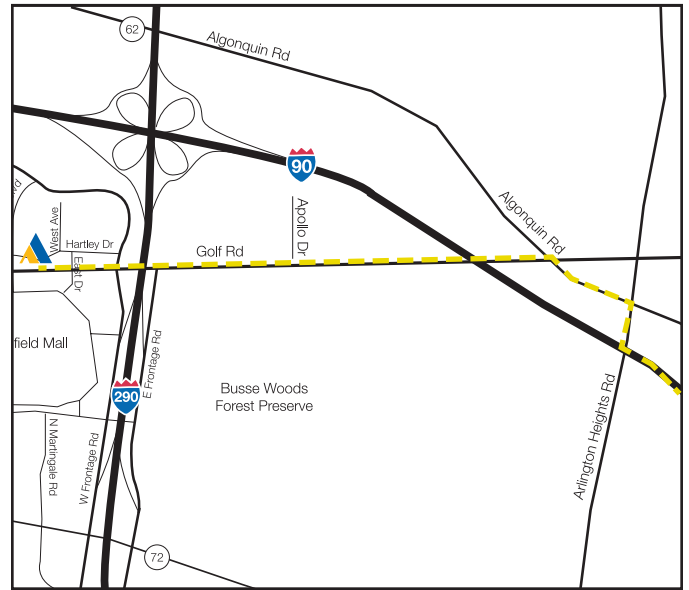

Take IL-53 S to the Golf/Woodfield Road exit. Merge onto W. Frontage Road and stay in the left lane. At the first light, turn left (east) onto Woodfield Road. Make another left (north) onto E. Frontage Road. Finally, turn left (west) at Golf Road and continue driving for one quarter mile. The building is located on the right side of the street.

From the East (Chicago)

Take I-90 W towards O'Hare. Stay on I-90 W towards Rockford. Take the Arlington Heights Road exit and turn right (north) onto Arlington Heights Road. The first light is Algonquin Road where you will make a left turn (northwest). At Golf Road, make another left turn (west) and continue driving for 2 miles. The building is located on the right side of the street.

From the South

Take I-355 N to I-290 W. Take the Higgins Road exit and stay on E. Frontage Road. Continue through the light at Higgins Road until you reach Golf Road. Turn left (west) at Golf Road and continue driving for one quarter mile. The building is located on the right side of the street.

From the West

Take I-90 E toward Chicago. Merge onto I-290/IL-53 S toward Chicago/Schaumburg. Take the Golf/Woodfield Road exit. Merge onto W. Frontage Road and stay in the left lane. At the first light, turn left (east) onto Woodfield Road. Make another left (north) onto E. Frontage Road. Finally, turn left (west) at Golf Road and continue driving for one quarter mile. The building is located on the right side of the street.