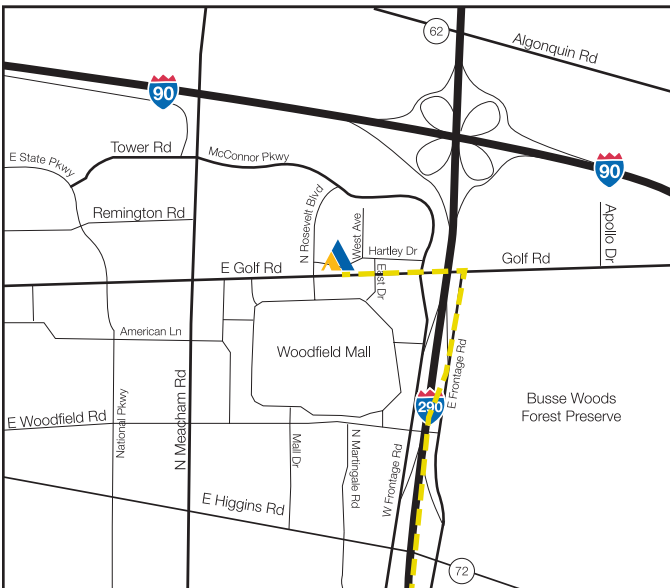

Take IL-53 S to the Golf/Woodfield Road exit. Merge onto W. Frontage Road and stay in the left lane. At the first light, turn left (east) onto Woodfield Road. Make another left (north) onto E. Frontage Road. Finally, turn left (west) at Golf Road and continue driving for one quarter mile. The building is located on the right side of the street.

From the East (Chicago)

Take I-90 W towards O'Hare. Stay on I-90 W towards Rockford. Take the Arlington Heights Road exit and turn right (north) onto Arlington Heights Road. The first light is Algonquin Road where you will make a left turn (northwest). At Golf Road, make another left turn (west) and continue driving for 2 miles. The building is located on the right side of the street.

From the South

Take I-355 N to I-290 W. Take the Higgins Road exit and stay on E. Frontage Road. Continue through the light at Higgins Road until you reach Golf Road. Turn left (west) at Golf Road and continue driving for one quarter mile. The building is located on the right side of the street.

From the West

Take I-90 E toward Chicago. Merge onto I-290/IL-53 S toward Chicago/Schaumburg. Take the Golf/Woodfield Road exit. Merge onto W. Frontage Road and stay in the left lane. At the first light, turn left (east) onto Woodfield Road. Make another left (north) onto E. Frontage Road. Finally, turn left (west) at Golf Road and continue driving for one quarter mile. The building is located on the right side of the street.