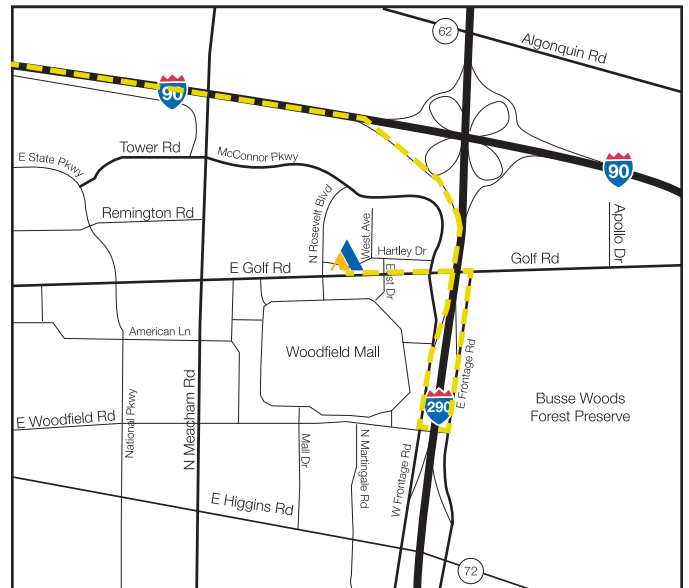

Take IL-53 S to the Golf/Woodfield Road exit. Merge onto W. Frontage Road and stay in the left lane. At the first light, turn left (east) onto Woodfield Road. Make another left (north) onto E. Frontage Road. Finally, turn left (west) at Golf Road and continue driving for one quarter mile. The building is located on the right side of the street.

From the East (Chicago)

Take I-90 W towards O'Hare. Stay on I-90 W towards Rockford. Take the Arlington Heights Road exit and turn right (north) onto Arlington Heights Road. The first light is Algonquin Road where you will make a left turn (northwest). At Golf Road, make another left turn (west) and continue driving for 2 miles. The building is located on the right side of the street.

From the South

Take I-355 N to I-290 W. Take the Higgins Road exit and stay on E. Frontage Road. Continue through the light at Higgins Road until you reach Golf Road. Turn left (west) at Golf Road and continue driving for one quarter mile. The building is located on the right side of the street.

From the West

Take I-90 E toward Chicago. Merge onto I-290/IL-53 S toward Chicago/Schaumburg. Take the Golf/Woodfield Road exit. Merge onto W. Frontage Road and stay in the left lane. At the first light, turn left (east) onto Woodfield Road. Make another left (north) onto E. Frontage Road. Finally, turn left (west) at Golf Road and continue driving for one quarter mile. The building is located on the right side of the street.